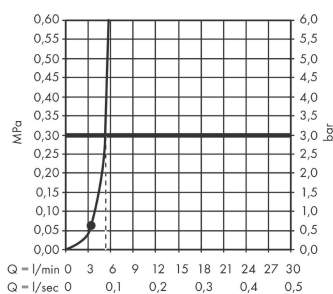

Flowchart

The consumption was measured in combination with the appropriate fittings (thermostat/mixer/in-wall valve) to reflect actual application in practice.