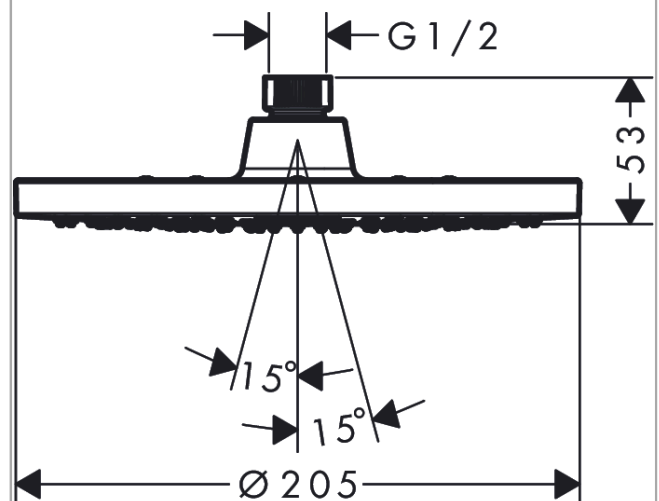

##### product features

- shower head size: 205 mm
- spray type: Rain
- ball-joint: overhead shower angle adjustable
- material spray disc: plastic
- maximum flow rate at 3 bar: 5,4 l/min
- minimum flow pressure: 1 bar
- overhead shower removable for cleaning
- installation: ceiling or wall
- connection thread G ½
- connection dimension: DN15

#### Scale drawing